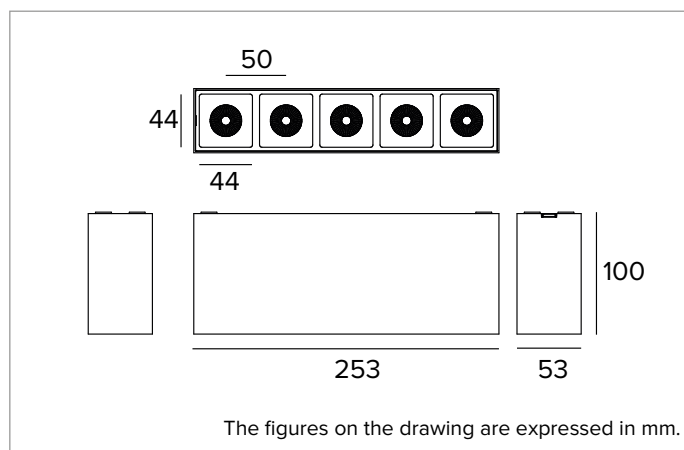

SOURCE

High efficiency Chip on Board LED Ra90.

Energy efficiency class: D

Nominal power: 29W

Nominal flux: 4358lm

Colour rendering index: 90

Rf: 92

Rg: 101

CCT nominal: 3000K

SDCM: 2

Lifetime (L80/B10): >50000h tq +25°C

ILLUMINOTECHNICAL CHARACTERISTICS

MWFL optic. Anodised aluminium reflector and black polycarbonate frame. The light is suitable for installation in work environments UGR<17 (EN12464-1).

Optic: REFLECTOR

Beam angles: MWFL

Optical efficiency: 77%

Fixture flux: 3372lm

Luminous efficacy: 102lm/W

Photobiological safety: Compliant with RG1 low risk group

MECHANICAL CHARACTERISTICS

White painted die-cast aluminium body. 253x53mm version.

Colour and finish: Plaster white

Dimensions: AxB=253x53mm

Weight: 1Kg

Version: 5X

Degree of protection: IP20

ELECTRICAL CHARACTERISTICS

Electronic ON-OFF driver integrated in the body of the fixture.

Fixture Power: 33W

Power supply: 220-240Vac 50/60Hz

Insulation Class: CLASS 1

Type of driver / Control: ON-OFF

Driver included: YES

Class F: YES

SAFE FLICKER: PstLM=<1 and SVM=<0.4 (IEC TR 61547-1 and IEC TR 63158), to ensure a more comfortable and safe light

Ambient temperature: 0°C / +25°C

INSTALLATION

Polycarbonate mounting system for ceiling installation.

NOTES

110-277Vac version available on request.

WARRANTY

5 years.

WARNING

Luminaire designed for disposal/recycling at end-of-life. Replaceable (LED only) light source by a professional. Replaceable control gear by a professional.

Due to the technological evolution of the electronic components, the data provided may be updated, and as such, confirmation must be requested during the order process.

Luminous flux and power supply have +/-10% tolerances with respect to the indicated value. tq +25°C (CIE 121).

We reserve the right to make technical changes.

Targetti Sankey S.r.l.
Via Pratese, 164
50145 Firenze - Italy
Tel: +39 055 37911
targetti.com
targetti@targetti.com

CCIAA Firenze
Share Capital:
€ 500.000,00
VAT N. (IT):
01537660480
R.E.A: FI-275656

TARGETTI